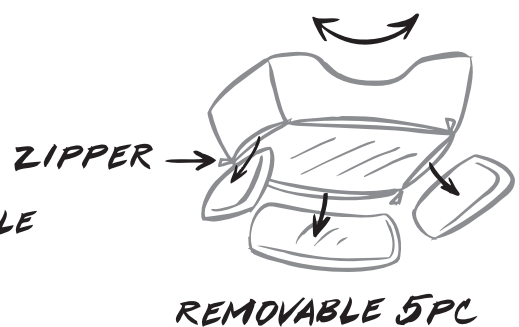

PET BED BORDER

MACHINE
WASHABLE 30°C

ORTHOPEDIC
MEMORY
FOAM

FEATURES:

KIWI'S EASY CLEAN SYSTEM

- SIZE:**
- S 45x35x20cm
 - M 65x45x22cm
 - L 75x50x24cm
 - XL 95x65x26cm
 - XXL 110x80x30cm

COLLECTION: RACING
RUNNING
RACER
SAILOR