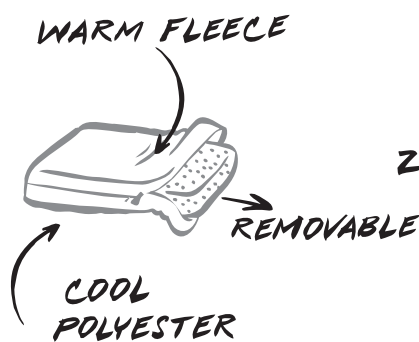

PET BED BORDER

MACHINE
WASHABLE 30°C

ORTHOPEDIC
MEMORY
FOAM

FEATURES:

KIWI'S EASY CLEAN SYSTEM

- SIZE:**
- S 45x35x20cm
 - M 65x45x22cm
 - L 75x50x24cm
 - XL 95x65x26cm
 - XXL 110x80x30cm

COLLECTION: RACING
RUNNING
RACER
SAILOR