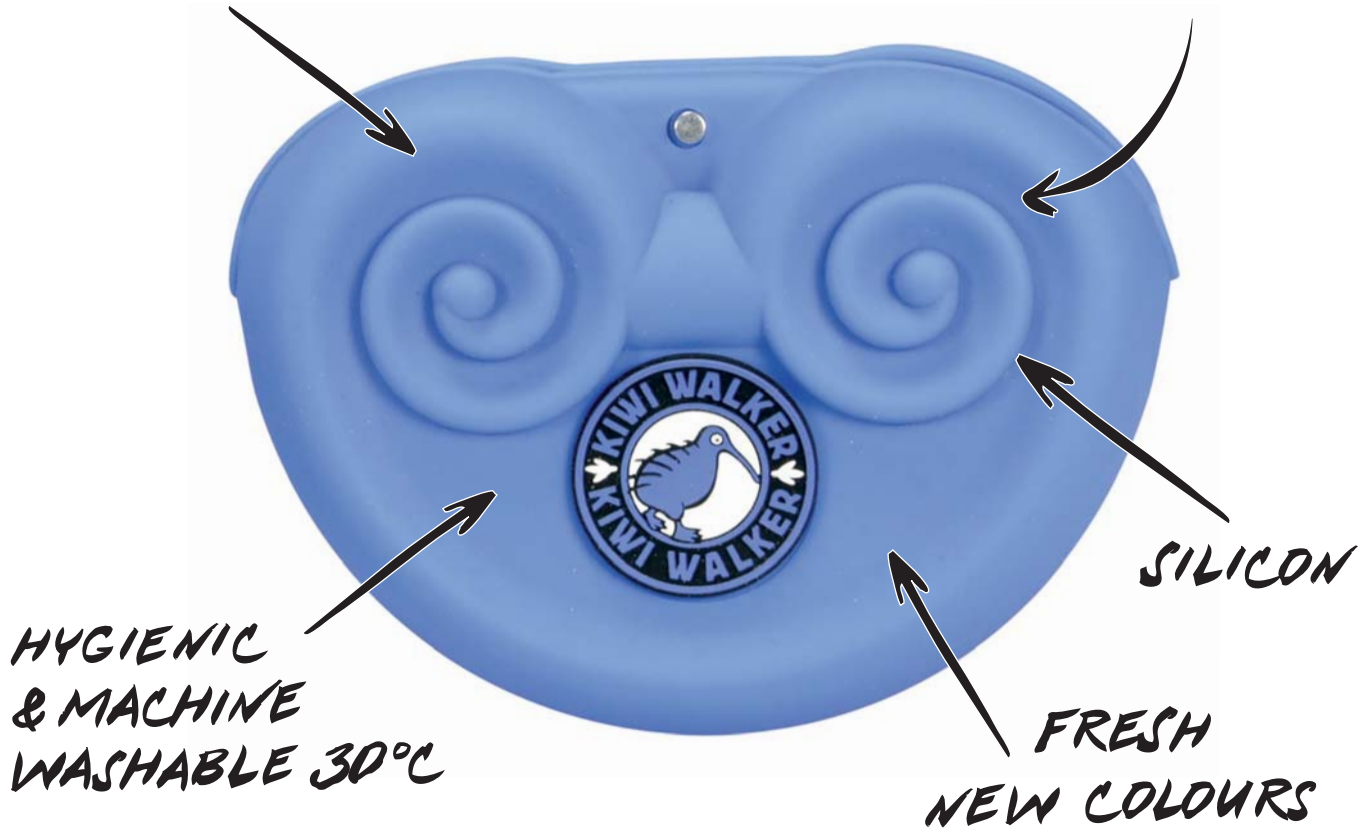

# REWARDS POCKET

FOR TREATS  
& REWARDS

EASY - ACCESS  
SNAP CLOSE MAGNETS

## FEATURES:

OPENS & CLOSES  
EASILY

BELT CLIP

PERFECT FOR  
TRAINING

SIZE: **M** 13.5x10x5cm

COLLECTION: **TRAVEL**

COLOUR: